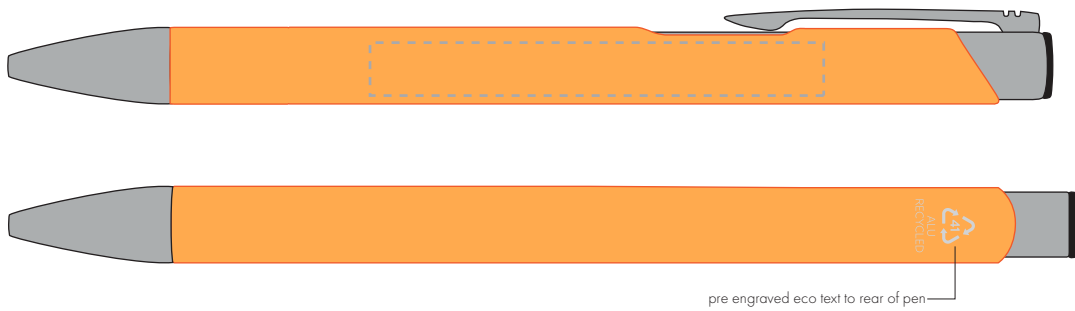

Your Ref:	Quantity:	Product Code: TPC982001
Our Ref:	Version: 1	Product Colour: NEON AMBER

**PRINTING CONCERNS:**

We stock this item in the following colours

**PANTONE REFERENCE(S)**

- Colour 1
- Colour 2
- Colour 3
- Colour 4

ARTWORK SCALE 100%

ARTWORK SCALE 100%

Side Print Area:

60mm x 7mm

pre engraved eco text to rear of pen

**The dashed line is to demonstrate print area and will not appear on your printed item****PLEASE NOTE:**